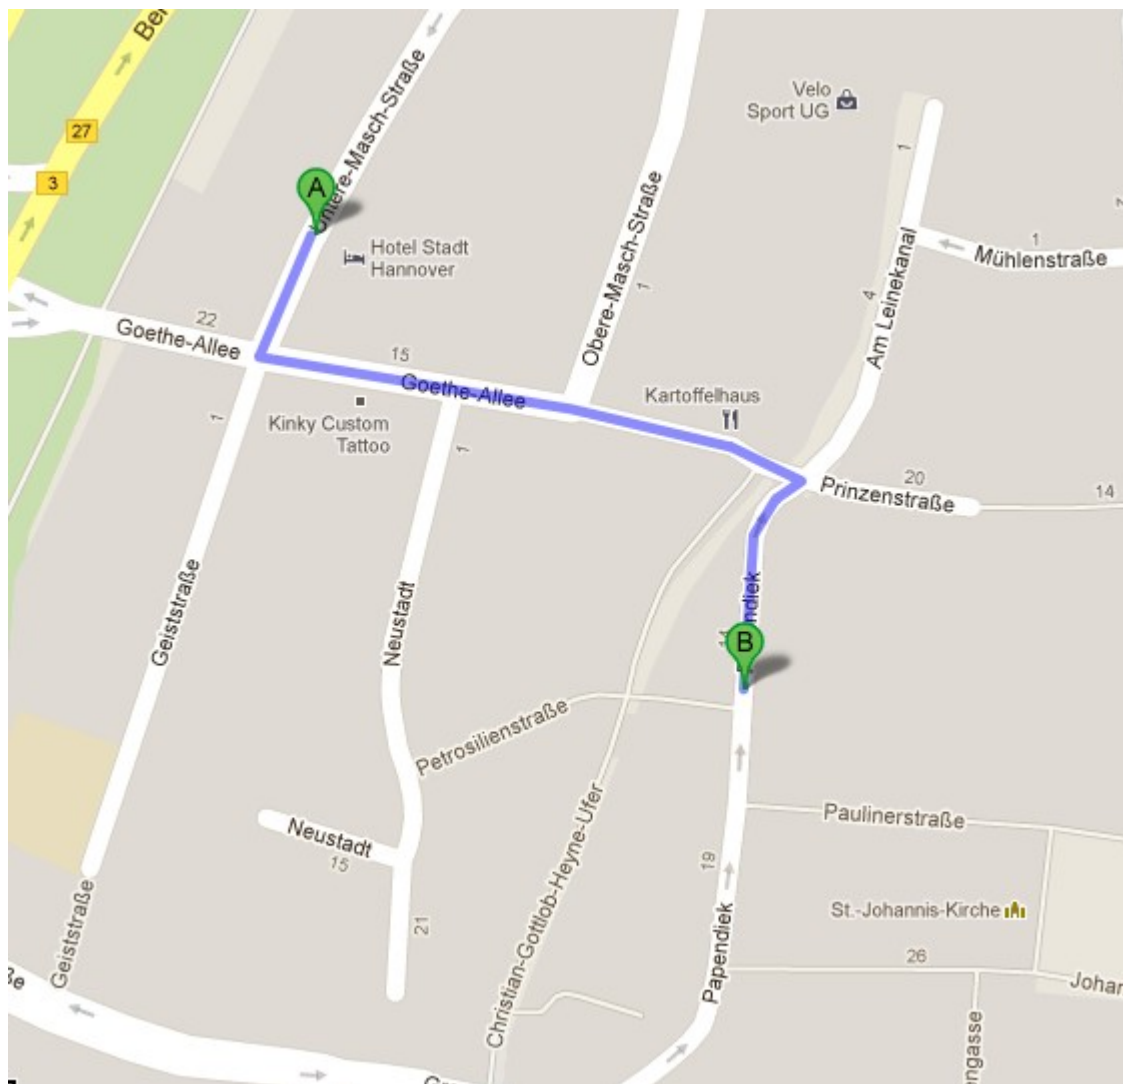

## From Göttingen Train Station to Hotel Hannover

Hotel Stadt Hannover  
Goethe-Allee 21  
D - 37073 Göttingen

Directions:

- Leave the train station by the main entrance and go right to the Berliner Straße.
- After 300 meters take a left into the Goethe-Allee.
- After 100 meters you make a left turn into the Untere-Masch-Straße.

## From Hotel Hannover to the Heyne Haus

Heyne-Haus  
Papendiek 16  
37073 Göttingen

Directions:

- Go to the south west and turn into the Goethe Allee.
- Take a left and follow the street for 200 meters.
- After having crossed the bridge take a right and turn into the Papendiek.

## From the Heyne Haus to the Göttingen train station

Directions:

- Go to the north and turn left into the Goethe Allee.
- After 300 meters you take a right into the Berliner Straße.
- After 150 meters you take a left back to the train station.