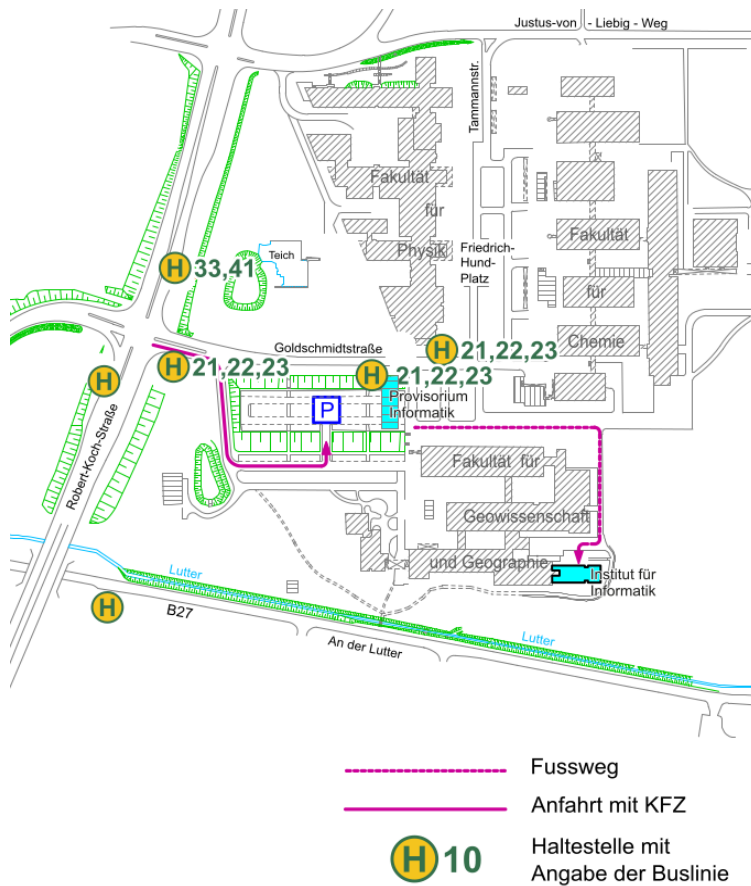

How to find us

Address:

Institute of Computer Science
Goldschmidtstr. 7
37077 Göttingen Germany

Phone: +49(551) 39-172000

Fax: +49(551)39-14403

E-Mail:office@cs.uni-goettingen.de

Getting there by car:

The City of Göttingen is located in the middle of Germany, set in the south of the state Lower Saxony. It is situated directly at the main north-south traffic axis. Thus, Göttingen is easily accessible by car via the motorway A7 and the federal roads B3 and B27 or by train and airplane. There are several direct train connections to Hamburg, Hannover, Berlin, Frankfurt and Munich.

Getting there by bus:

There are two bus stations on the North Campus: Tammannstraße and Goldschmidtstraße. Both stations are within walking distance of the institute.

The following lines go to the North Campus:

- 21, 22 direction Nikolausberg or
- 41 Direction Weende-Ost

The timetables can be found on the [website](http://www.goevb.de) (www.goevb.de) of the Göttingen public transport company.

If you are looking for a specific room, please have a look at [GrasGeo](http://lageplan.uni-goettingen.de/?piz=2412) (lageplan.uni-goettingen.de/?piz=2412). All rooms of the University are listed there.